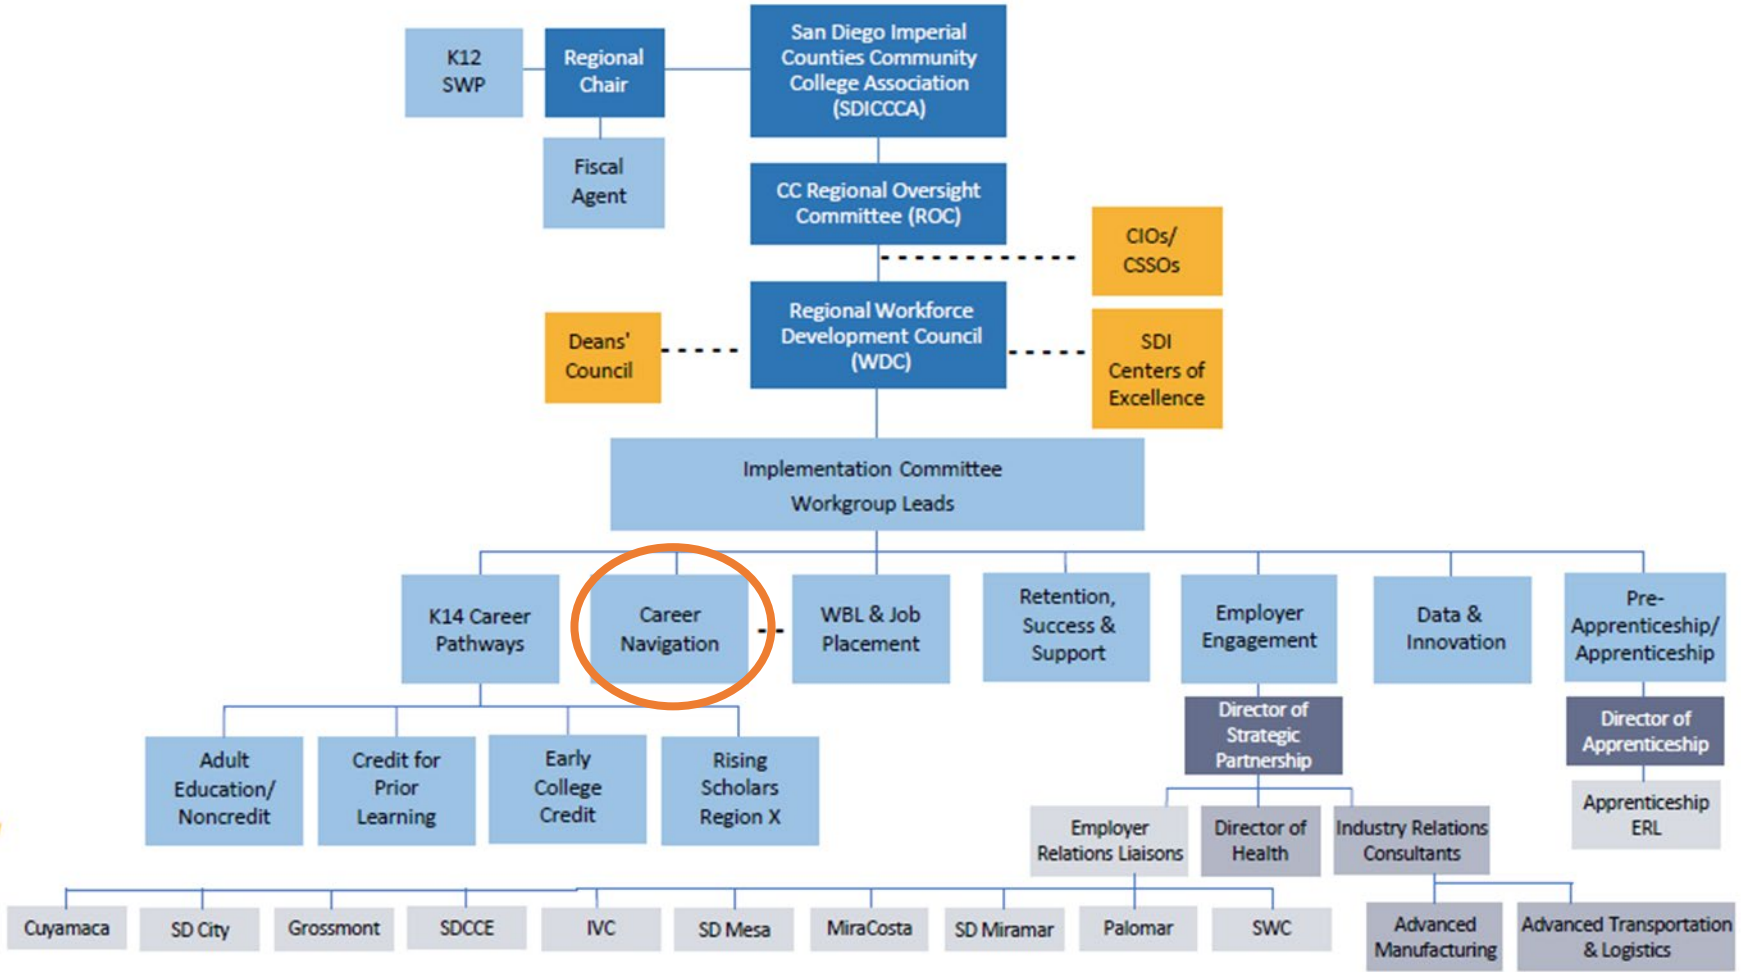

SAN DIEGO & IMPERIAL COUNTIES

CAREER EDUCATION

CareerEd.org

SDI Regional Consortium

OUR VISION

Transforming the way educators, industry, and community partners equitably advance economic mobility.

OUR MISSION

Providing leadership and guidance on regional career education initiatives that serve its members and partners. Driven by an equity framework, we collaborate with educators, industry, community partners, and students to develop a skilled workforce and align to the future needs of the regional ecosystem.

SDI Regional Governance Structure

* Each Workgroup is comprised of community college dean/associate dean co-chair

Regional Investments Round 8

- ❖ Accelerating Career Education Outcomes
- ❖ College-Based Marketing
- ❖ Faculty Institute
- ❖ Implementation (Career Services/K-14 Dual Enrollment)
- ❖ Job Placement Case Manager
- ❖ Sector Investment Projects
- ❖ Work-Based Learning Coordinator