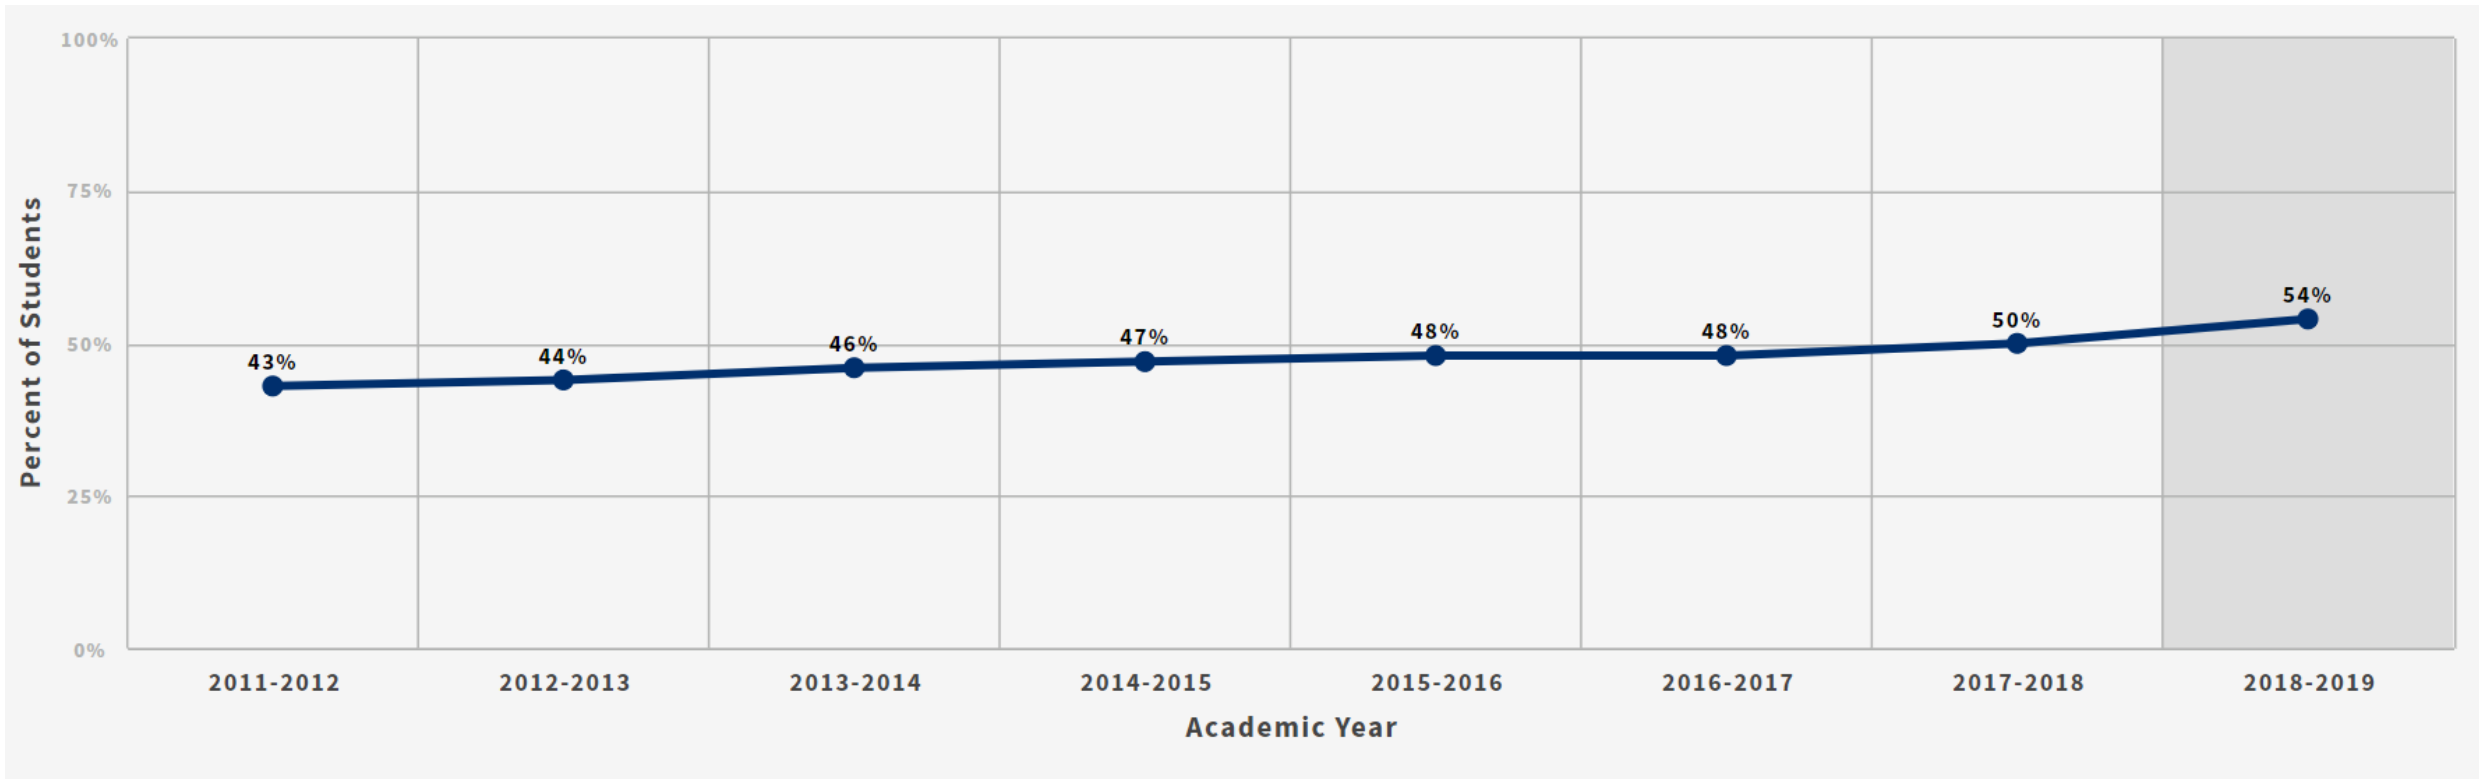

SWP Outcomes

WDC

August 14, 2020

COMMUNITY COLLEGES

SAN DIEGO & IMPERIAL COUNTIES

CAREER EDUCATION

Strong Workforce Program Students

Students Earning 9+ Units

Students Who Attained a Noncredit Workforce Milestone

SWP Students Who Earned a Degree, Certificate, or Apprenticeship Journey Status