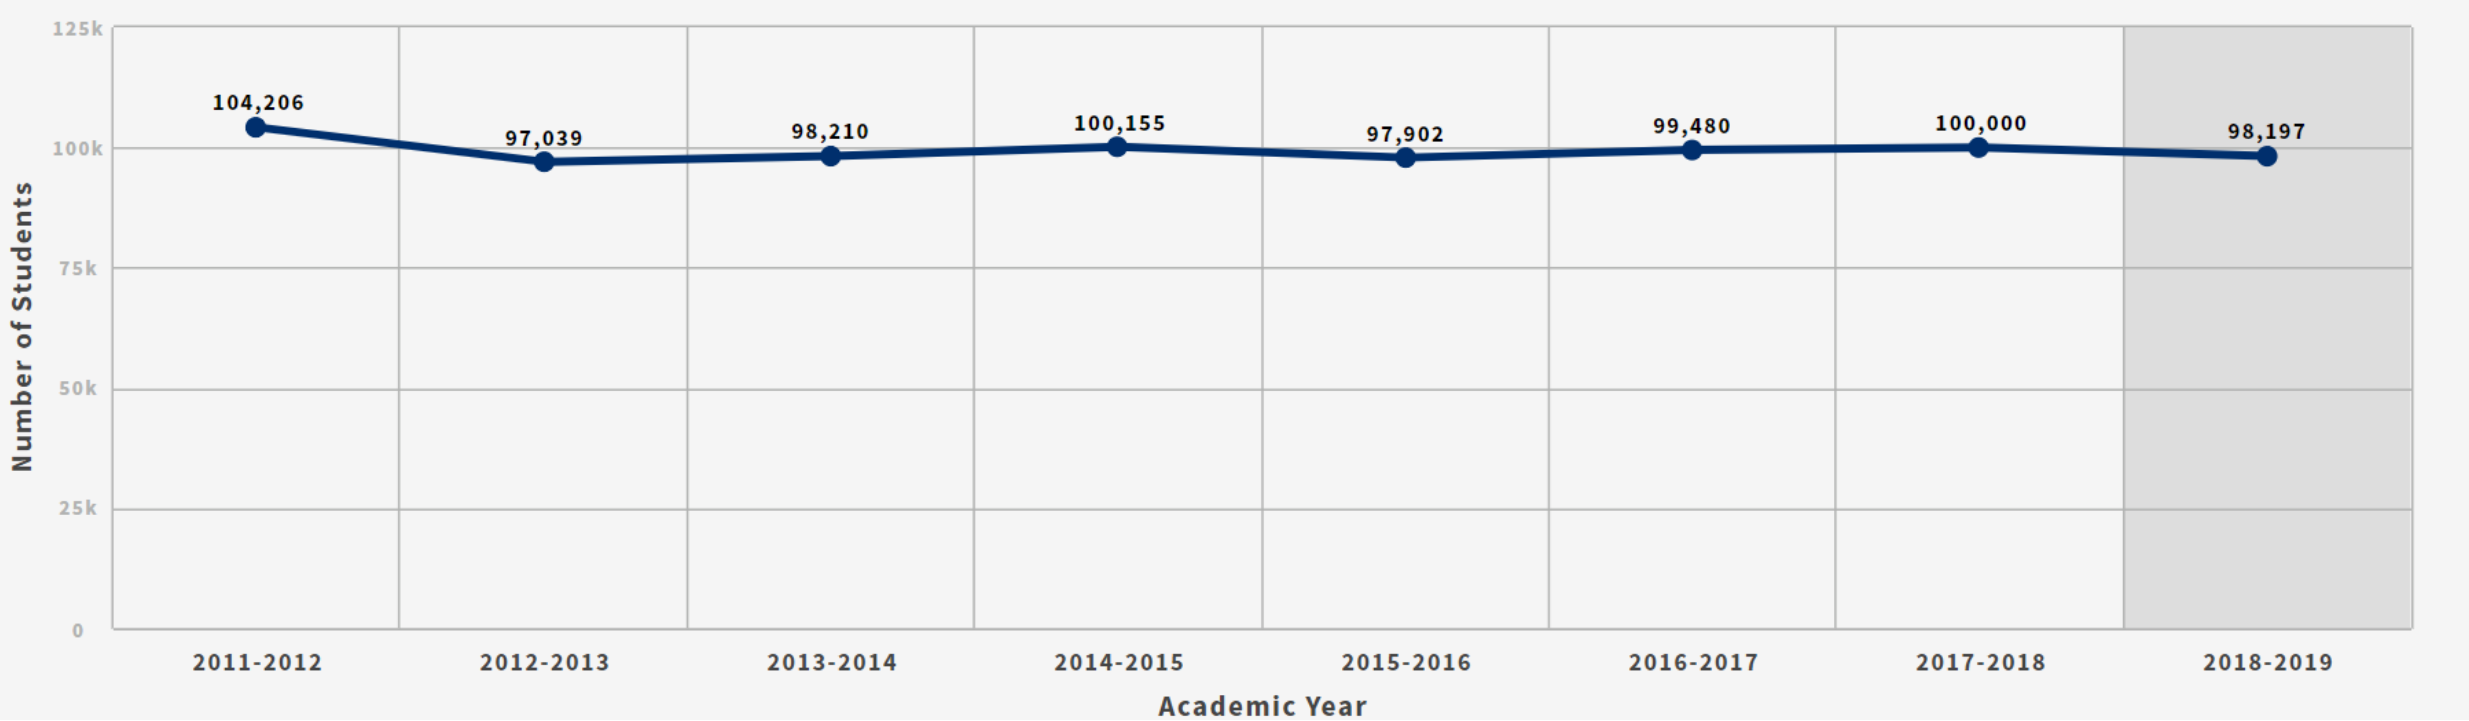

SWP Outcomes

WDC

August 14, 2020

COMMUNITY COLLEGES

SAN DIEGO & IMPERIAL COUNTIES

CAREER EDUCATION

Strong Workforce Program Students

Students Earning 9+ Units

Students Who Attained a Noncredit Workforce Milestone

SWP Students Who Earned a Degree, Certificate, or Apprenticeship Journey Status