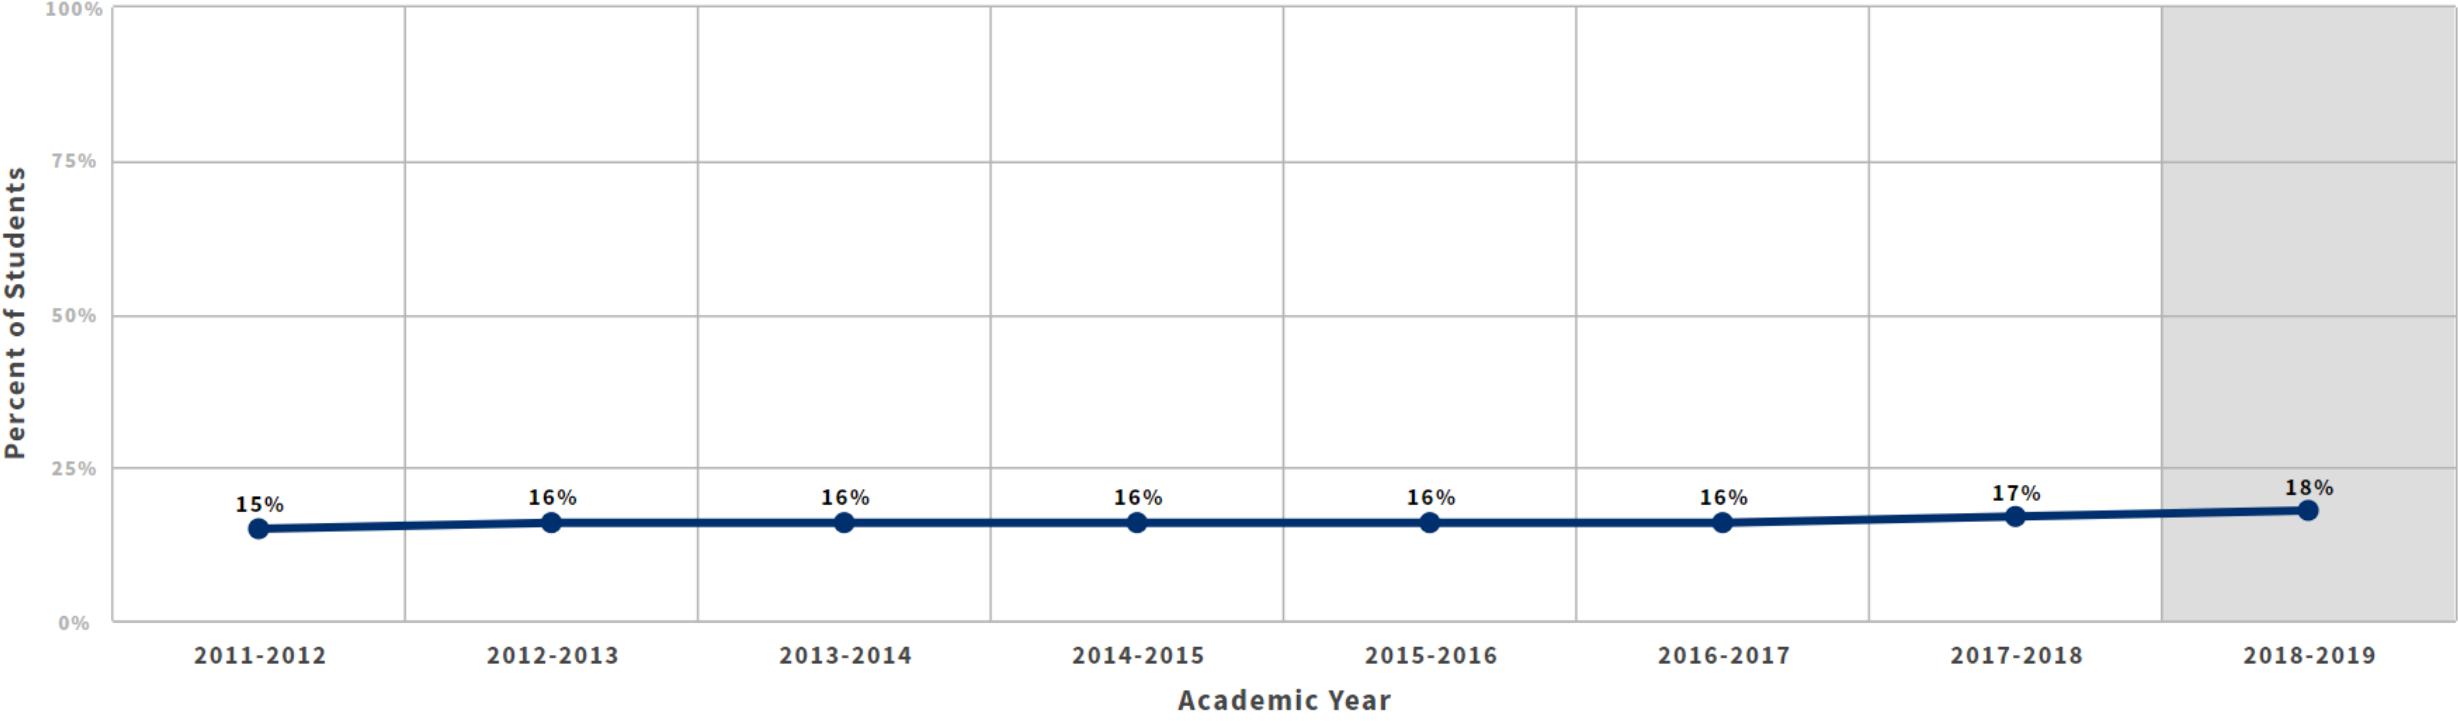

SWP Outcomes

WDC

August 14, 2020

COMMUNITY COLLEGES

SAN DIEGO & IMPERIAL COUNTIES

CAREER EDUCATION

Strong Workforce Program Students

Students Earning 9+ Units

Students Who Attained a Noncredit Workforce Milestone

SWP Students Who Earned a Degree, Certificate, or Apprenticeship Journey Status