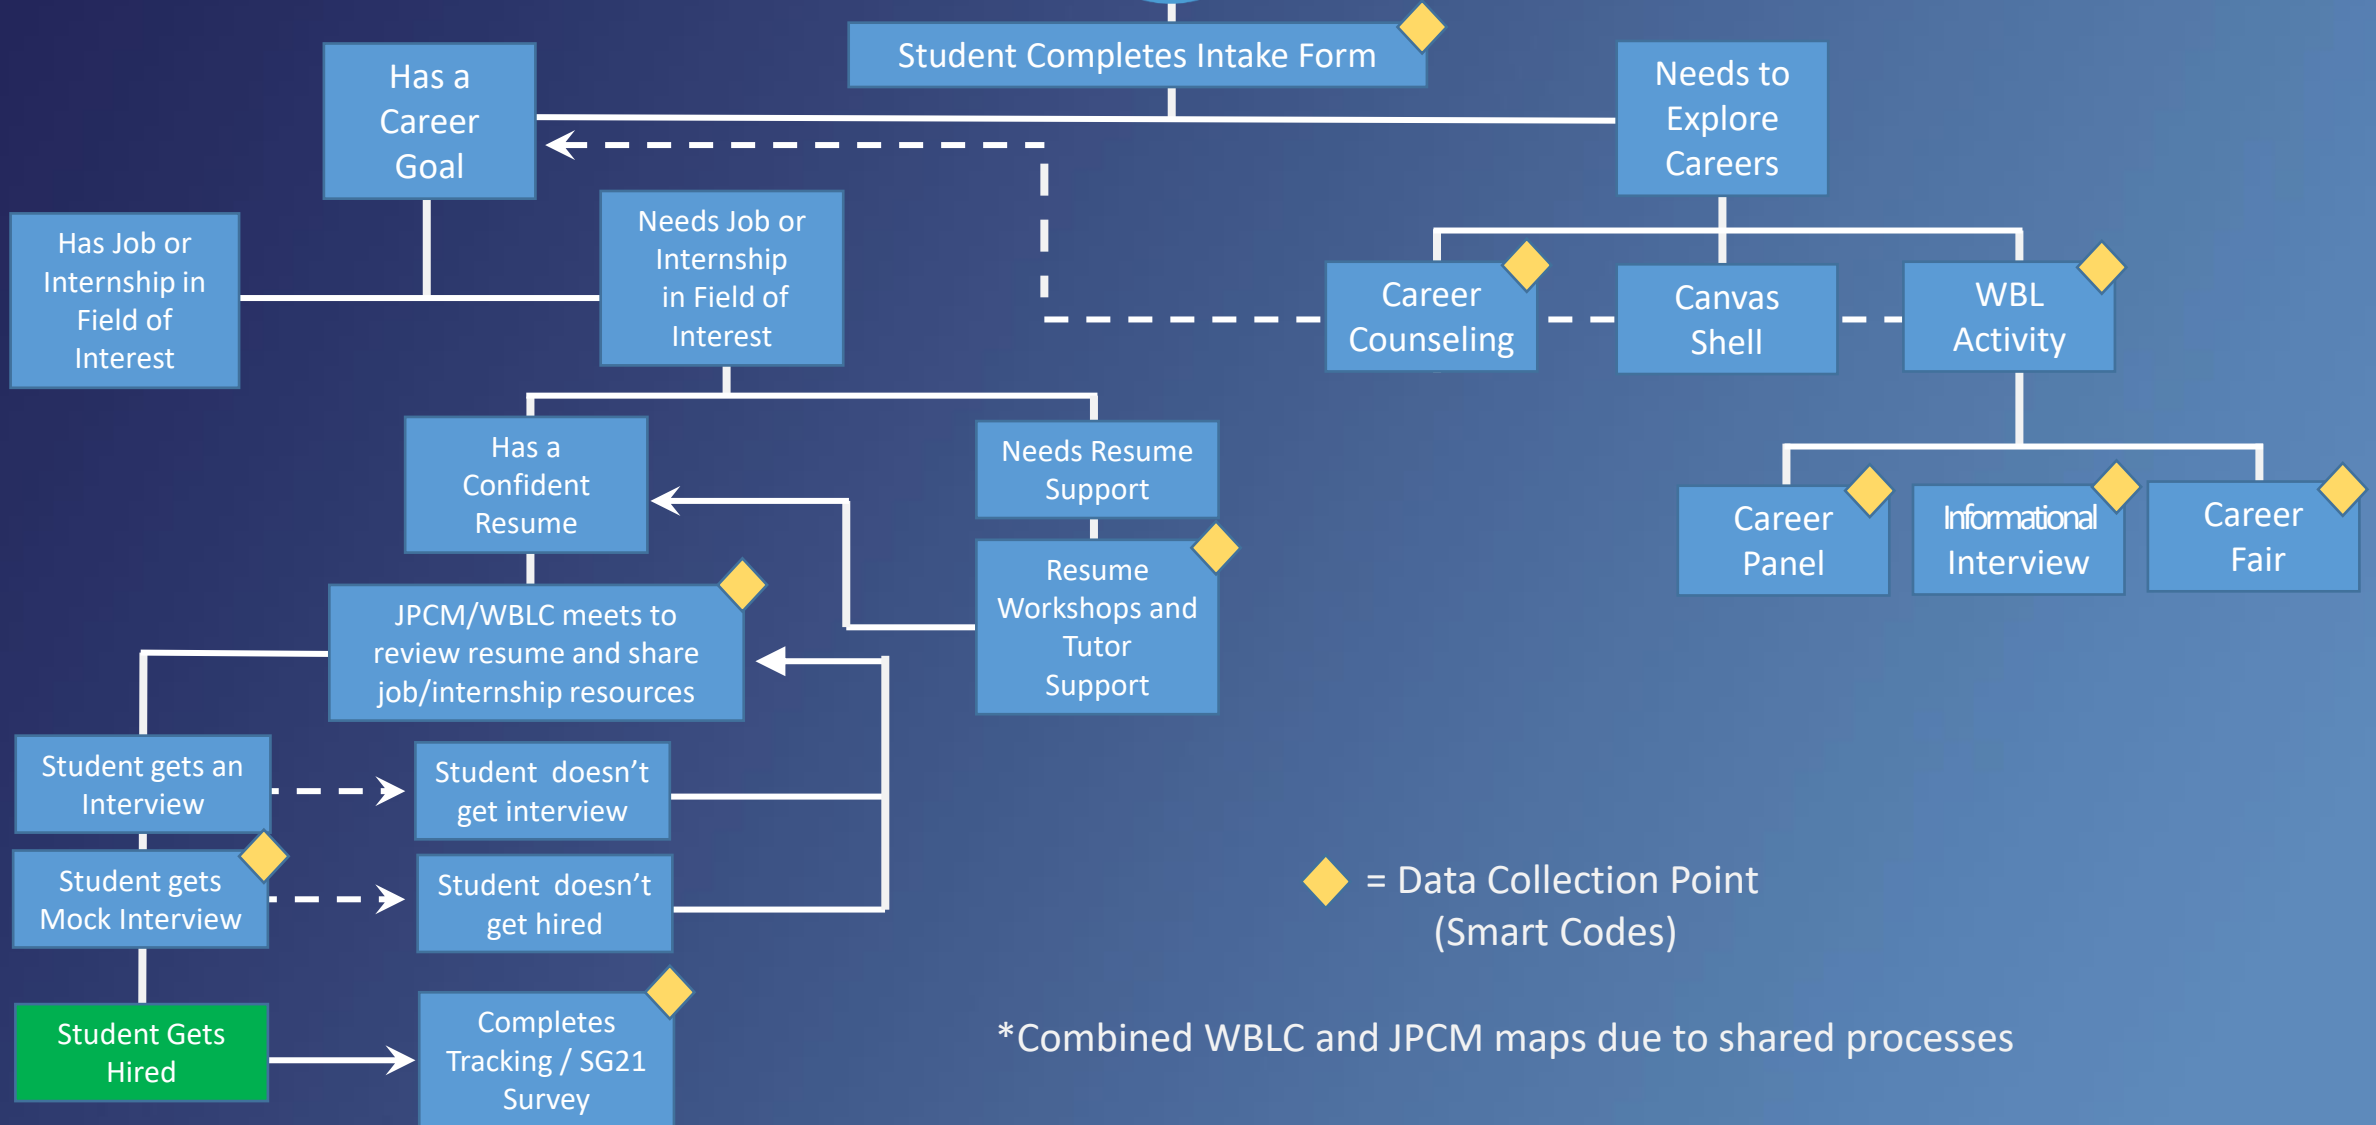

- SG21
- WBL CERT PRGRM
- PROGRAM VIDEOS

- Job Board
- Job Support
- Tutoring Collab.
- Industry Interviews
- Non-Credit Collab.
- Job Flash Newsletter

- FACULTY
- Student Services Collab.
- Outreach
- 21<sup>st</sup> Century Skills
- Career Panels

- STUDENTS
- Workshops
- Resume Review
- Student Engagement
- 21<sup>st</sup> Century Skills
- Career Panels

- EMPLOYERS
- Employer Connections
- 21<sup>st</sup> Century Skills
- Career Panels
- Outreach

# Student Experience

\*Combined WBLC and JPCM maps due to shared processes

\*Combined WBLC and JPCM maps due to shared processes

**Tech used:**

- CCN for posting job and internship opportunities
- Google forms for employer surveys
- Google sheets internal Employer Contact List
- Future: Utilize Hub Spot for employer contacts

**Resources to identify WBL and job opportunities:**

- College Central Network (CCN)
- Direct mails from recruiters
- Employer engagement at career fairs
- LinkedIn employer connections and job search
- Job Search Sites