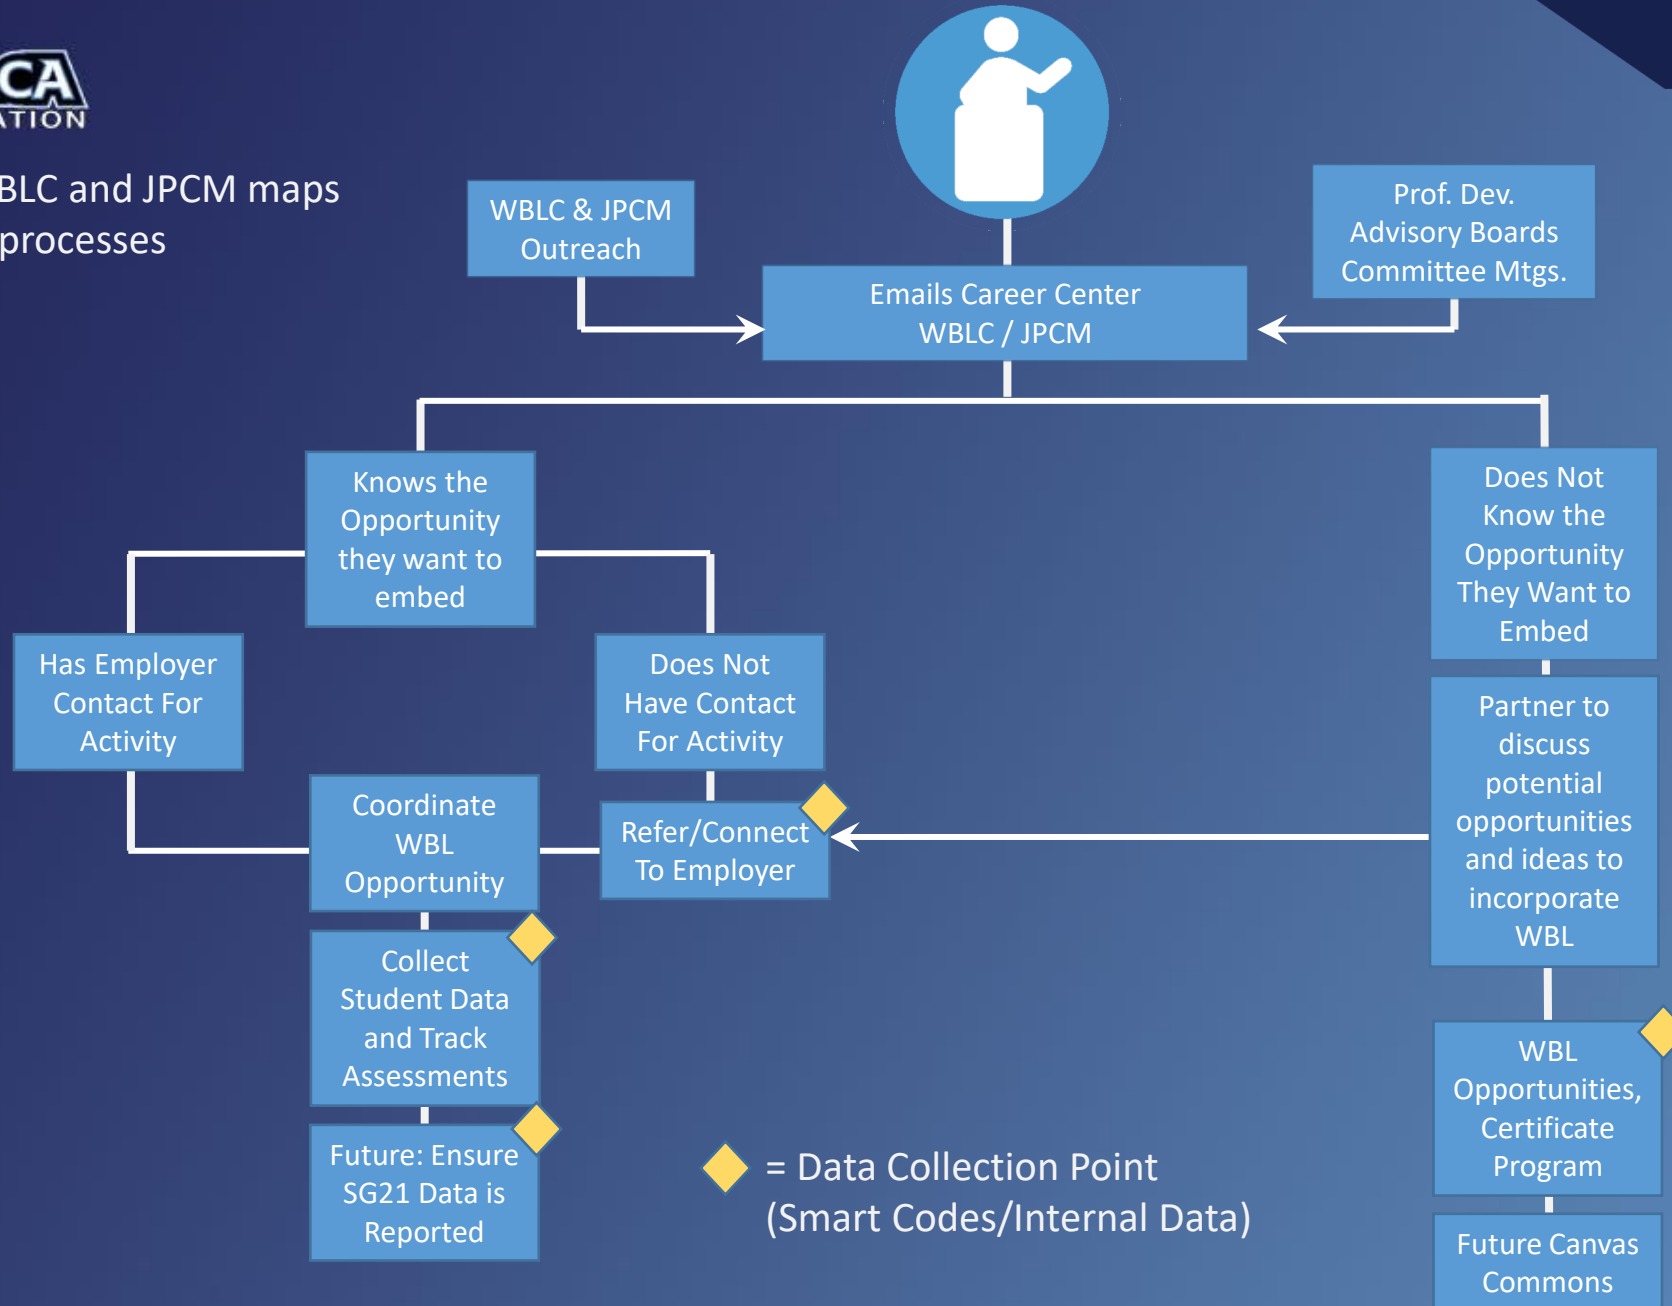

- SG21
- WBL CERT PRGRM
- PROGRAM VIDEOS

- Job Board
- Job Support
- Tutoring Collab.
- Industry Interviews
- Non-Credit Collab.
- Job Flash Newsletter

- FACULTY
- Student Services Collab.
- Outreach
- 21<sup>st</sup> Century Skills
- Career Panels

- STUDENTS
- Workshops
- Resume Review
- Student Engagement
- 21<sup>st</sup> Century Skills
- Career Panels

- EMPLOYERS
- Employer Connections
- 21<sup>st</sup> Century Skills
- Career Panels
- Outreach

# Student Experience

\*Combined WBLC and JPCM maps due to shared processes

\*Combined WBLC and JPCM maps due to shared processes

**Tech used:**

- CCN for posting job and internship opportunities
- Google forms for employer surveys
- Google sheets internal Employer Contact List
- Future: Utilize Hub Spot for employer contacts

**Resources to identify WBL and job opportunities:**

- College Central Network (CCN)
- Direct mails from recruiters
- Employer engagement at career fairs
- LinkedIn employer connections and job search
- Job Search Sites