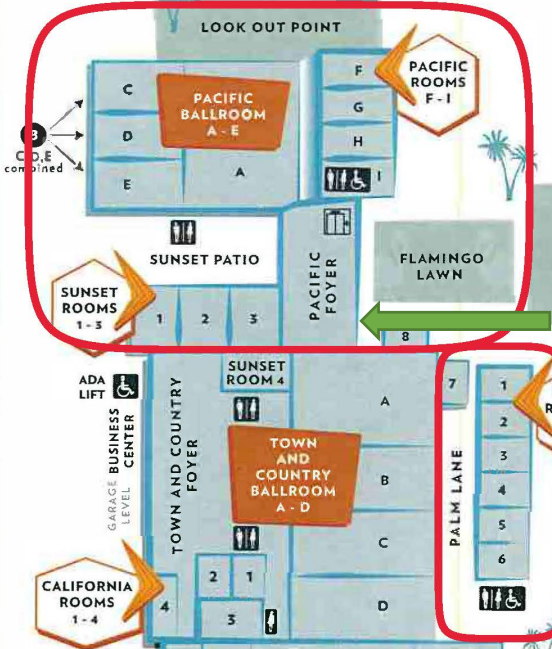

FASHION VALLEY MALL & LIGHT RAIL TROLLEY
RIVERFRONT PARK
BRIDGE TO MALL & TROLLEY

- ACCESSIBLE RESTROOMS
- RESTROOMS
- ELEVATOR
- ADA PARKING
- FIRE PIT
- HYDRATION STATION
- ICE

ENTER BACK PARKING LOT

Conference Location

FASHION VALLEY ROAD

Town and Country RESORT MAP

HOTEL CIRCLE NORTH - MAIN ENTRANCE