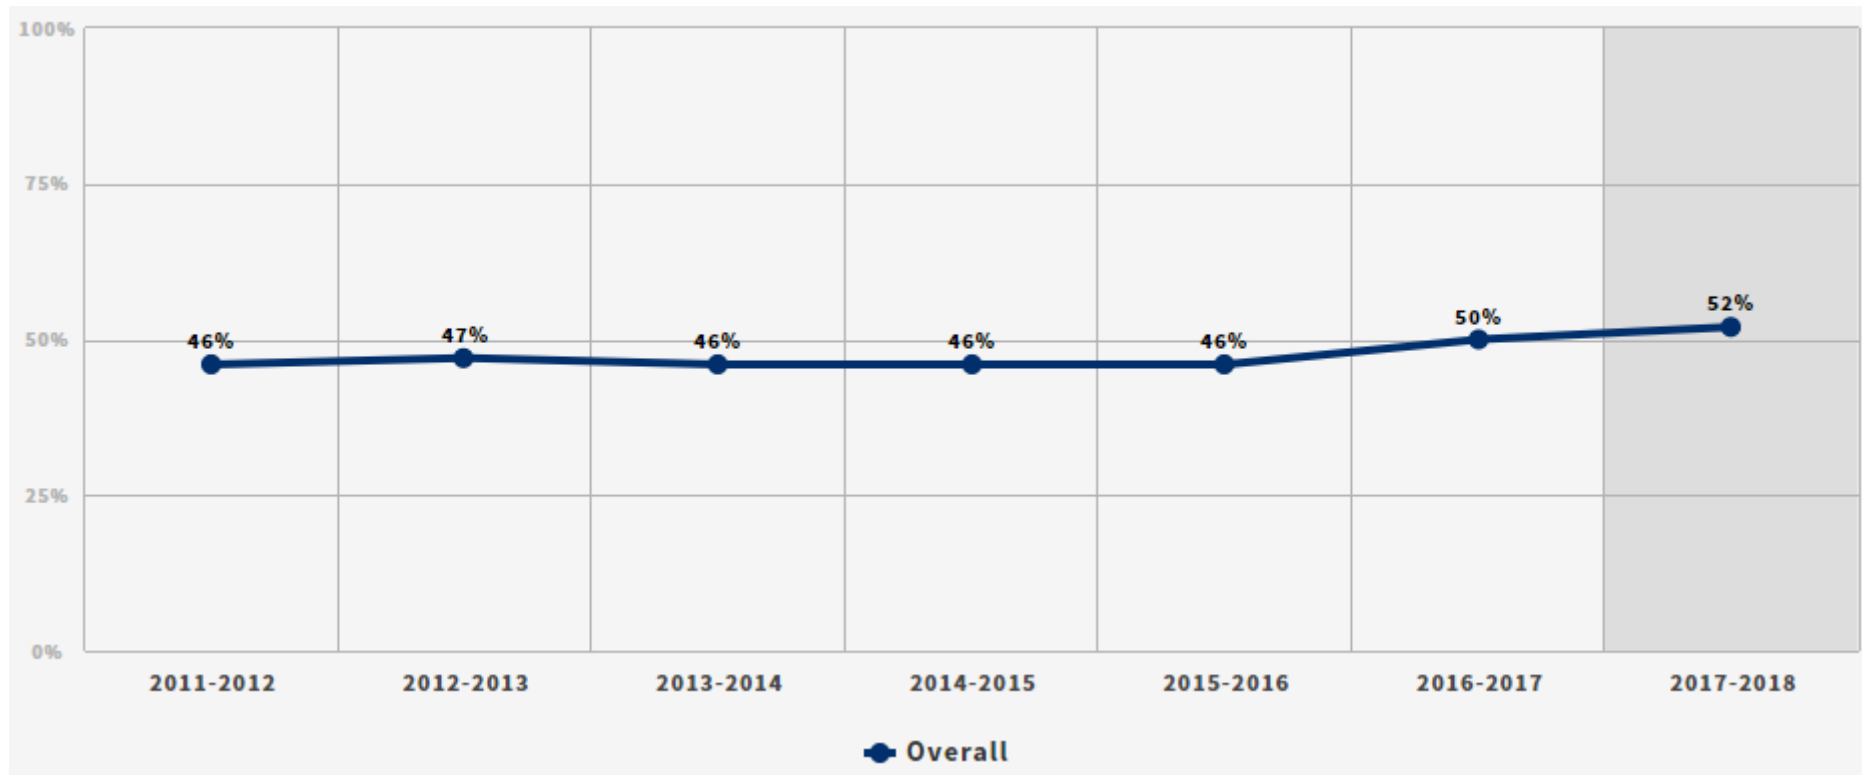

Dean's Council SWP Outcomes

April 10, 2020

COMMUNITY COLLEGES

SAN DIEGO & IMPERIAL COUNTIES

CAREER EDUCATION

Career Education Students

Students Who Attained a Noncredit Workforce Milestone

CE Students Who Earned a Degree, Certificate, or Apprenticeship Journey Status

CE Students Who Transferred to a Four-Year Postsecondary Institution

Median Annual Earnings for Exiting Students

Median Annual Earnings for Exiting Students

Comparing Trends across SDI Community Colleges and the State