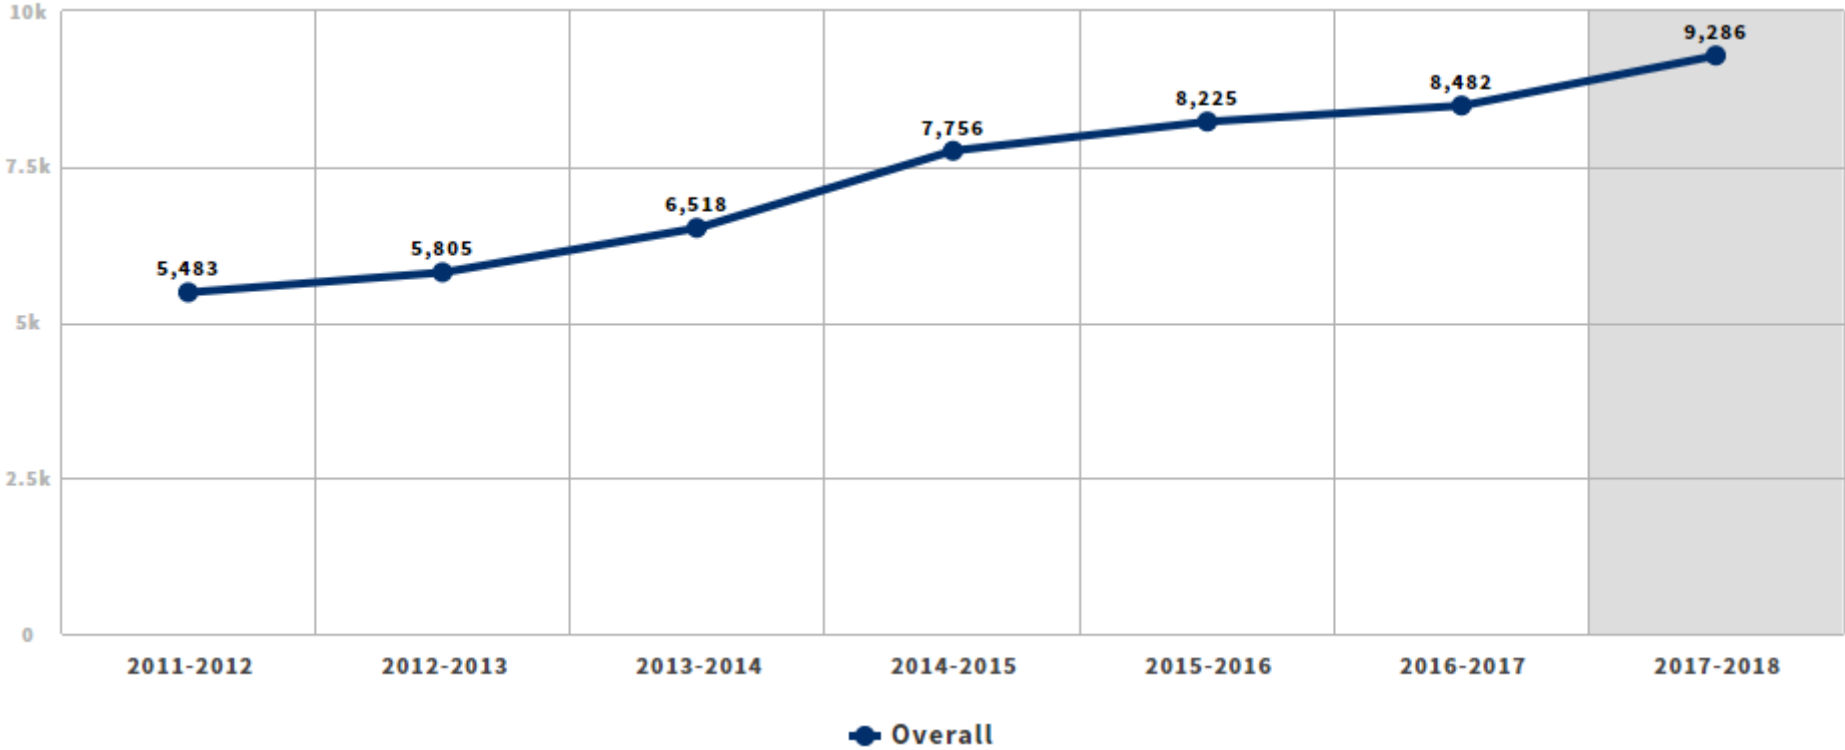

Dean's Council SWP Outcomes

April 10, 2020

COMMUNITY COLLEGES

SAN DIEGO & IMPERIAL COUNTIES

CAREER EDUCATION

Career Education Students

Students Who Attained a Noncredit Workforce Milestone

CE Students Who Earned a Degree, Certificate, or Apprenticeship Journey Status