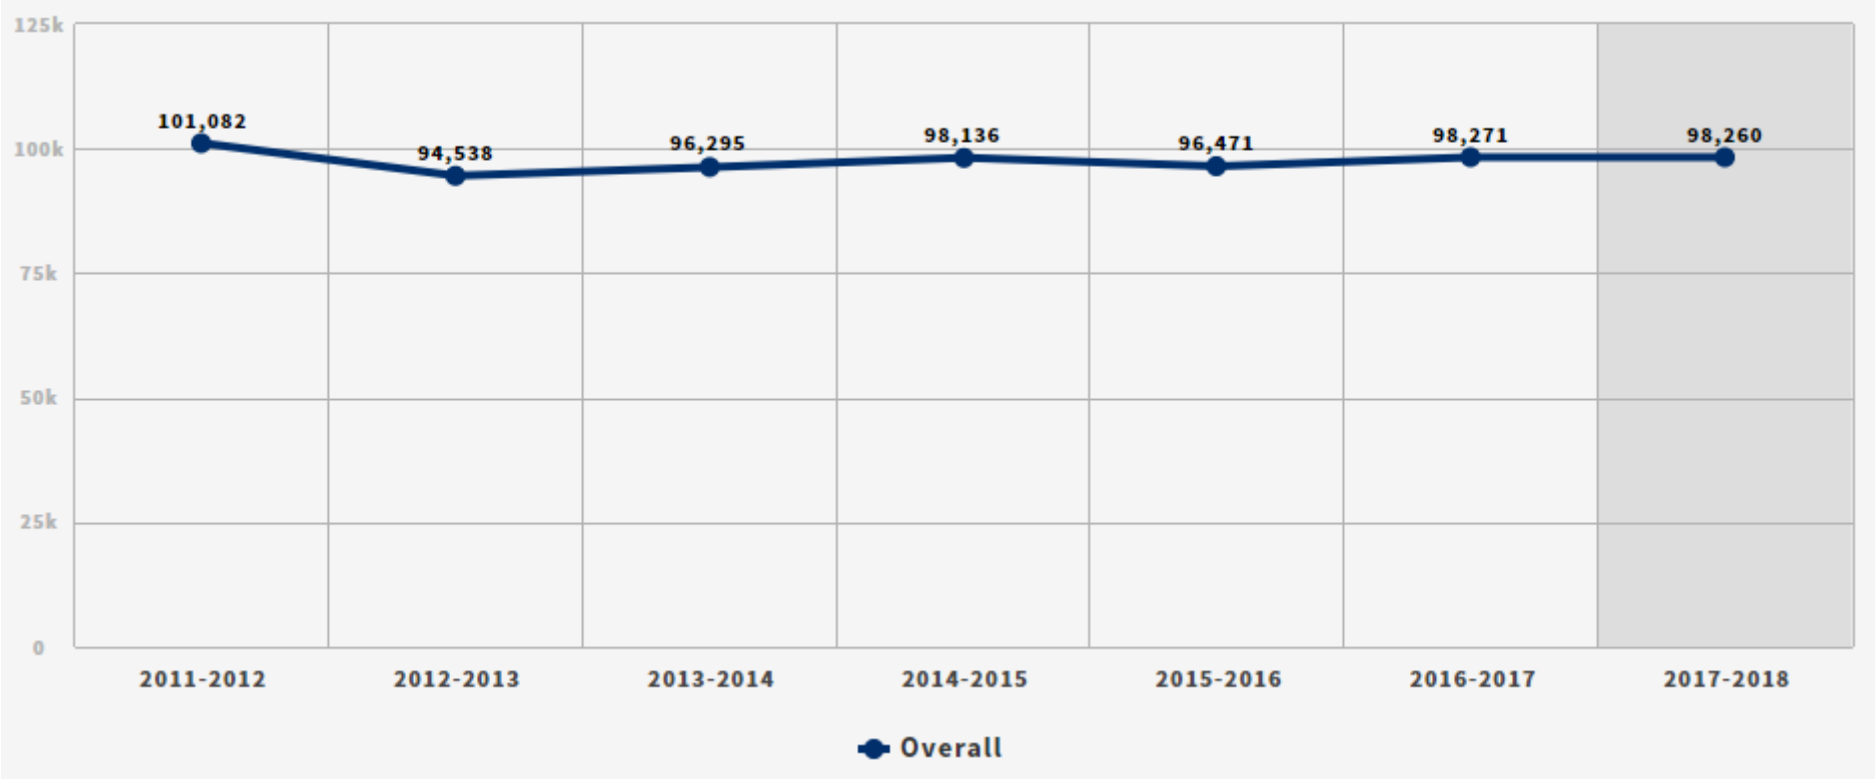

Dean's Council SWP Outcomes

April 10, 2020

COMMUNITY COLLEGES

SAN DIEGO & IMPERIAL COUNTIES

CAREER EDUCATION

Career Education Students

Students Who Attained a Noncredit Workforce Milestone

CE Students Who Earned a Degree, Certificate, or Apprenticeship Journey Status