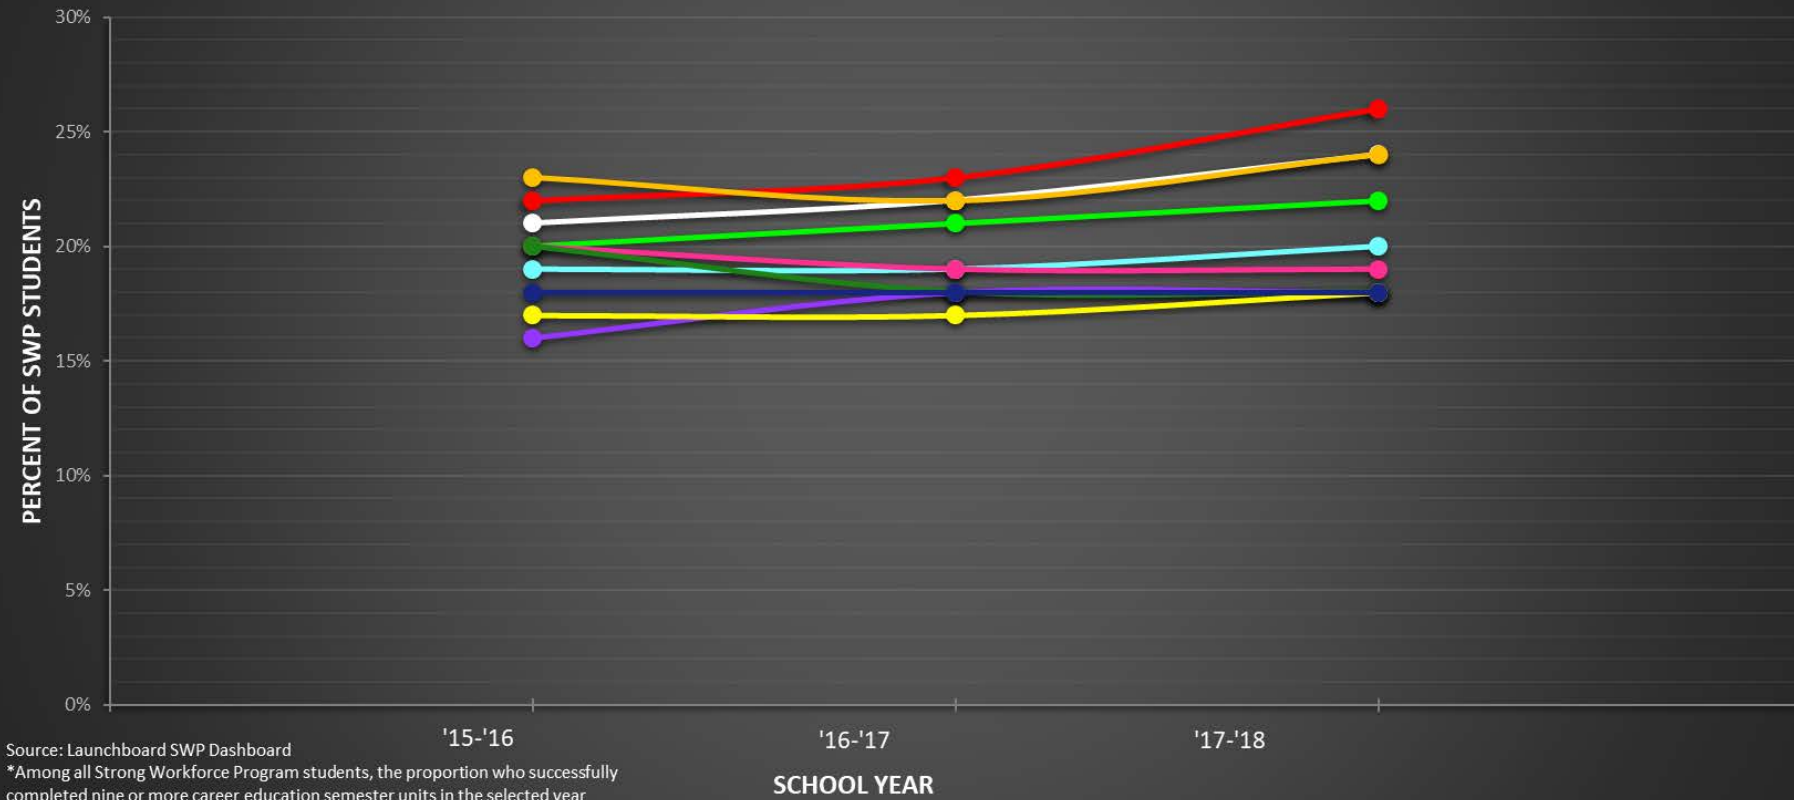

Dean's Council SWP Outcomes

April 10, 2020

COMMUNITY COLLEGES

SAN DIEGO & IMPERIAL COUNTIES

CAREER EDUCATION

Career Education Students

Students Who Attained a Noncredit Workforce Milestone

CE Students Who Earned a Degree, Certificate, or Apprenticeship Journey Status

CE Students Who Transferred to a Four-Year Postsecondary Institution

Median Annual Earnings for Exiting Students

Median Annual Earnings for Exiting Students

Comparing Trends across SDI Community Colleges and the State

Comparing Trends across SD/IC Community Colleges and the State of California:
*SWP Students Who Earned 9 or More Career Education Units Within the District in a Single Year**

Source: Launchboard SWP Dashboard