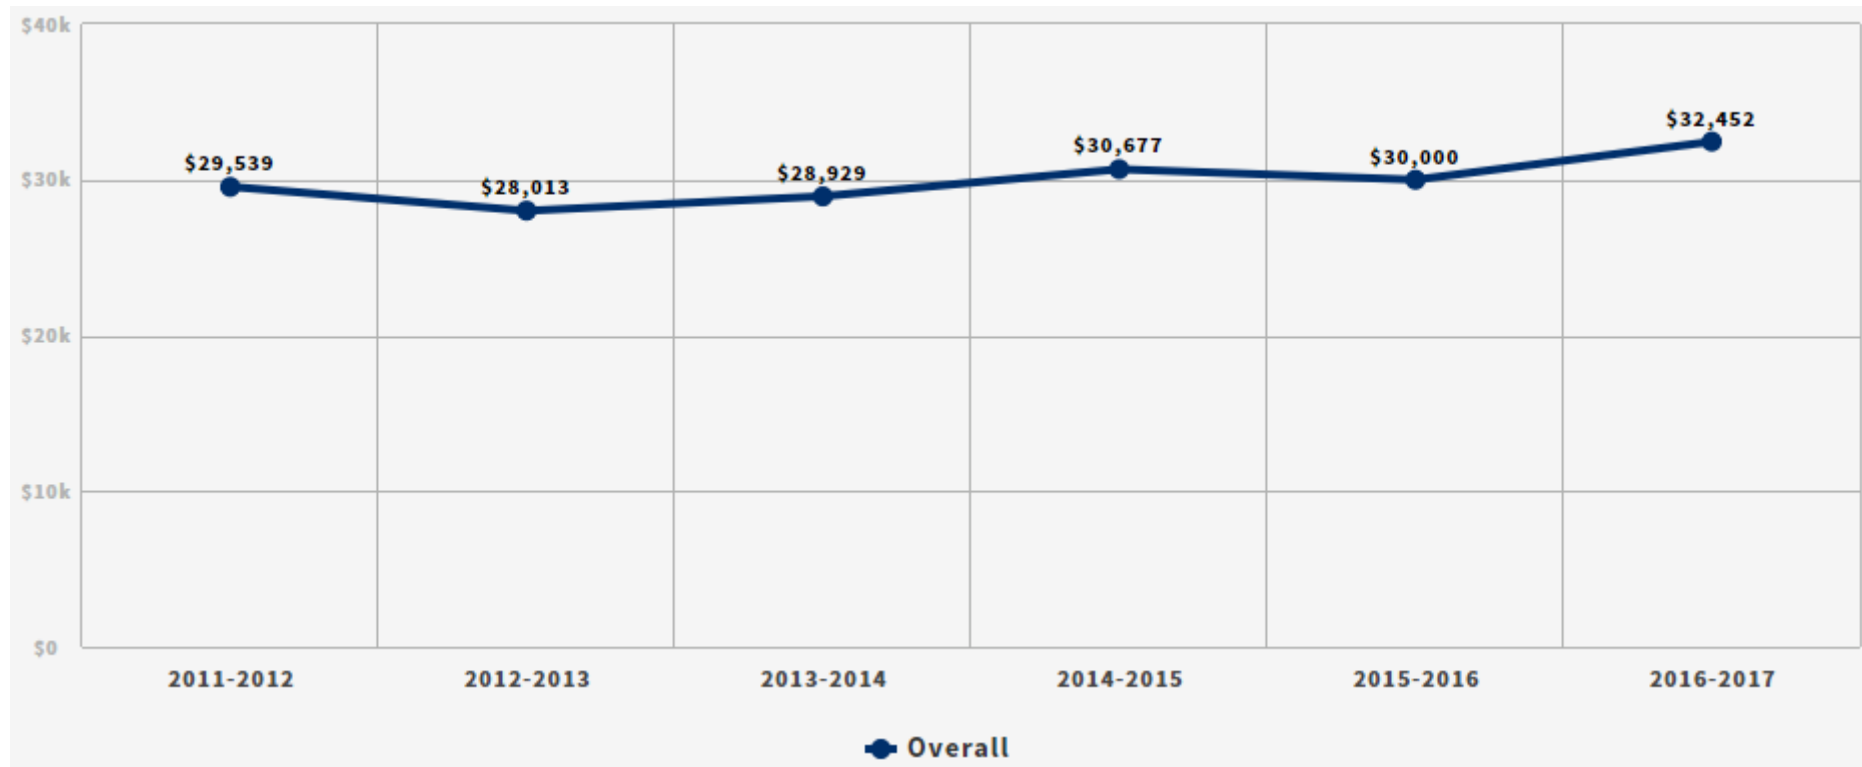

Median Annual Earnings for Exiting Students