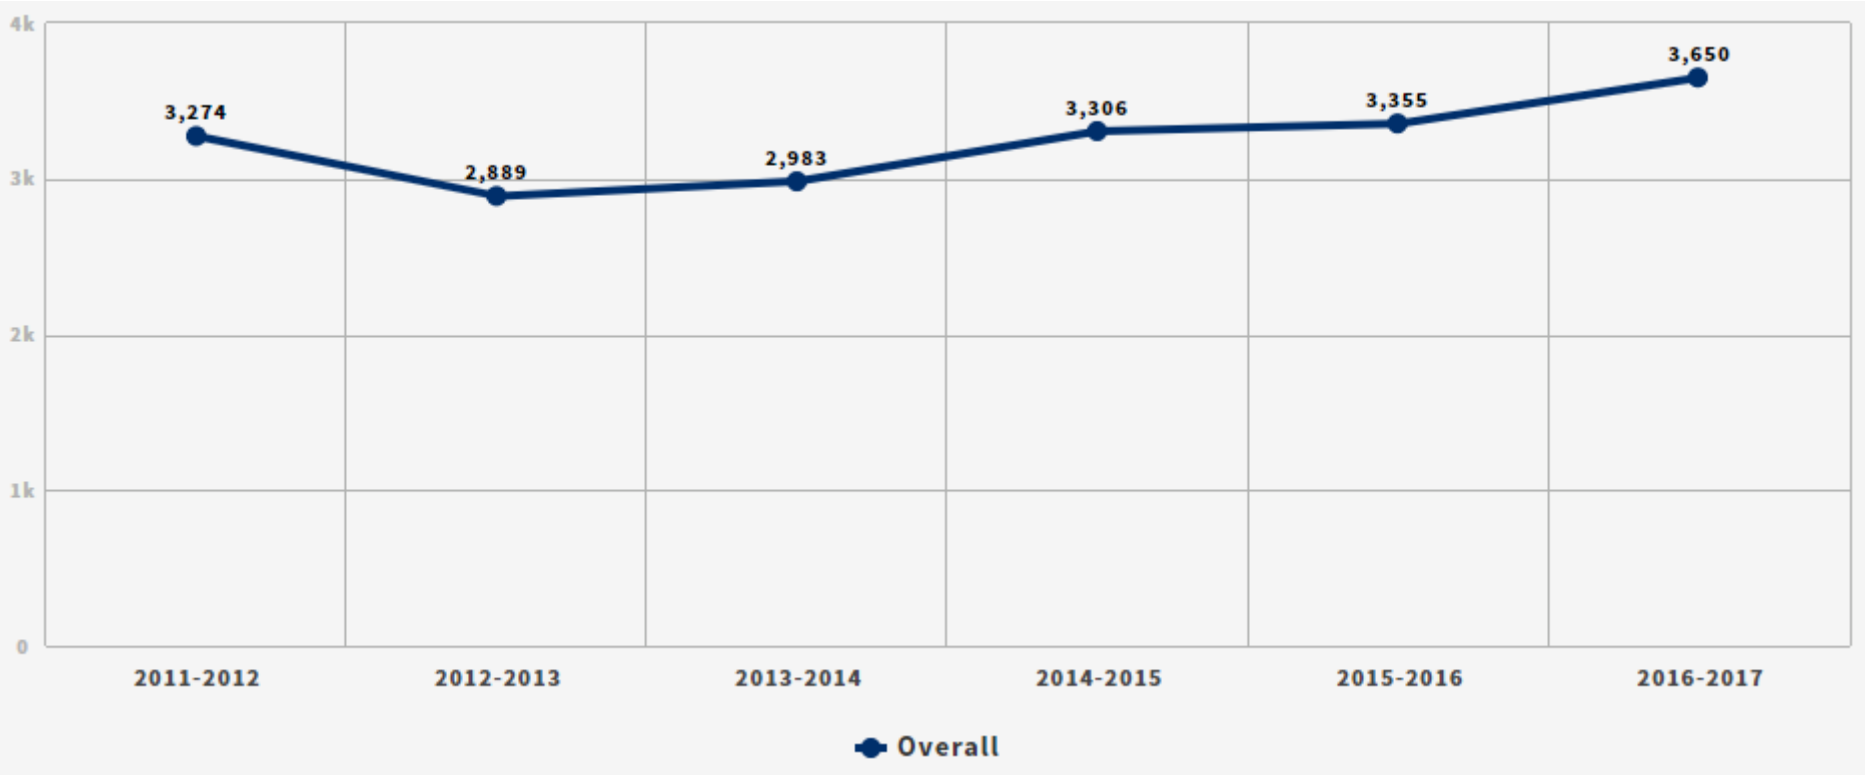

CE Students Who Transferred to a Four-Year Postsecondary Institution